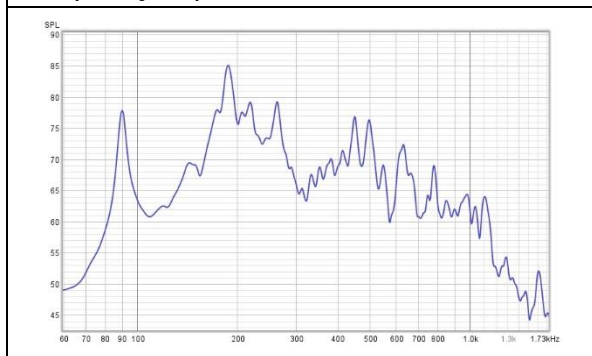

Frequency response